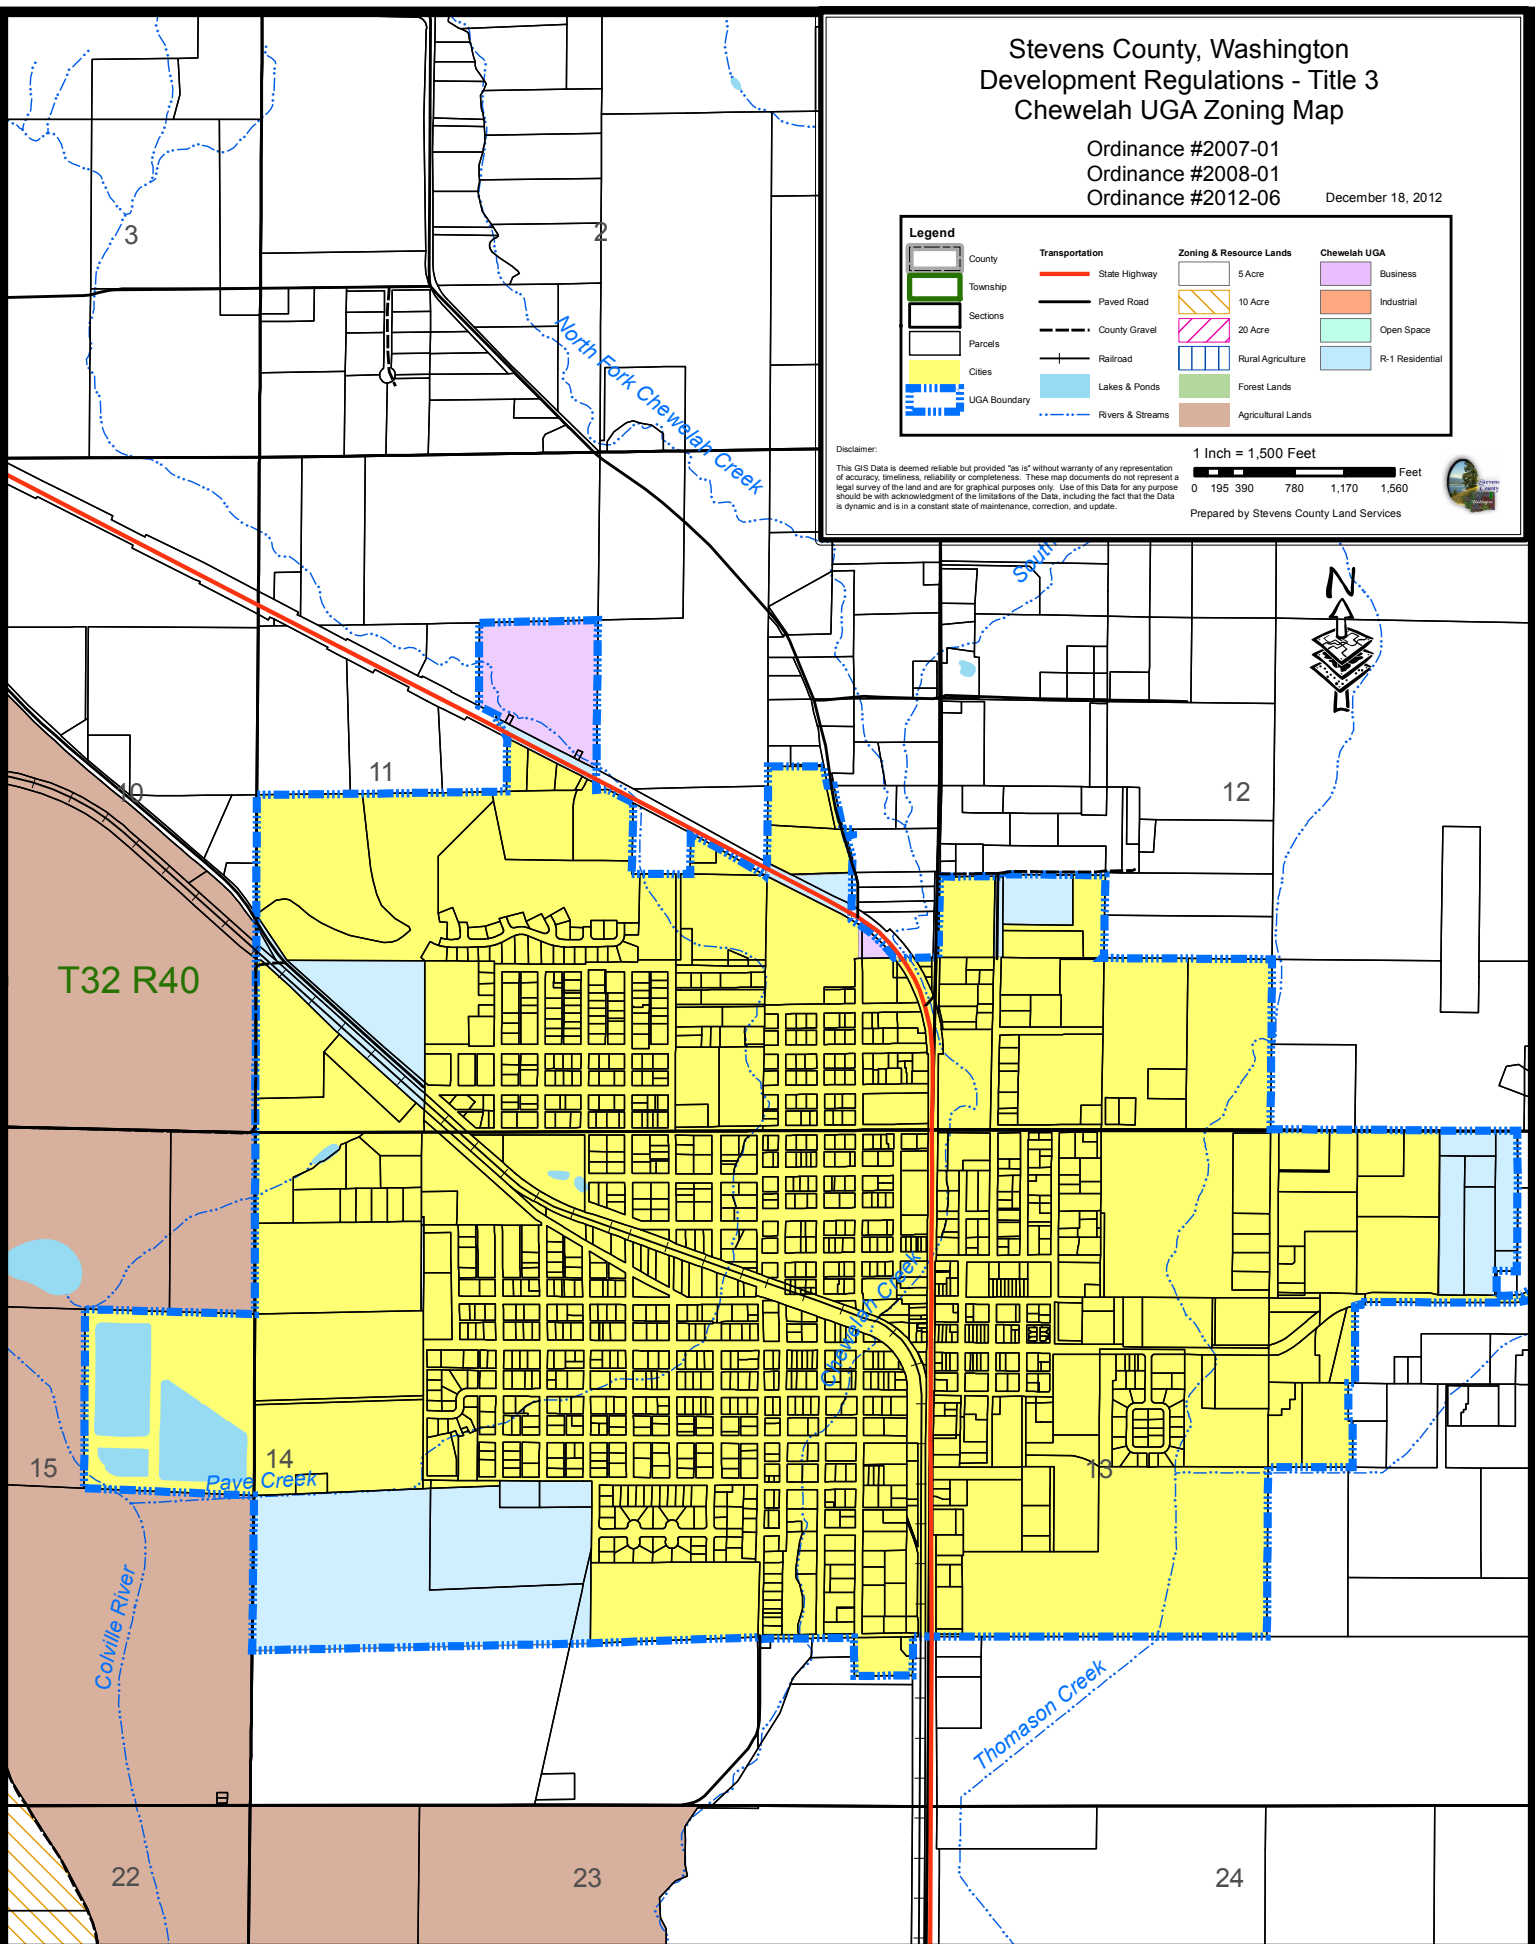

Stevens County, Washington Development Regulations - Title 3 Chewelah UGA Zoning Map

Ordinance #2007-01
Ordinance #2008-01
Ordinance #2012-06

December 18, 2012

Legend			
	County		State Highway
	Township		Paved Road
	Sections		County Gravel
	Parcels		Railroad
	Cities		Lakes & Ponds
	UGA Boundary		Rivers & Streams
	5 Acre		Rural Agriculture
	10 Acre		Forest Lands
	20 Acre		Agricultural Lands
	Business		
	Industrial		
	Open Space		
	R-1 Residential		

1 Inch = 1,500 Feet

Prepared by Stevens County Land Services

T32 R40