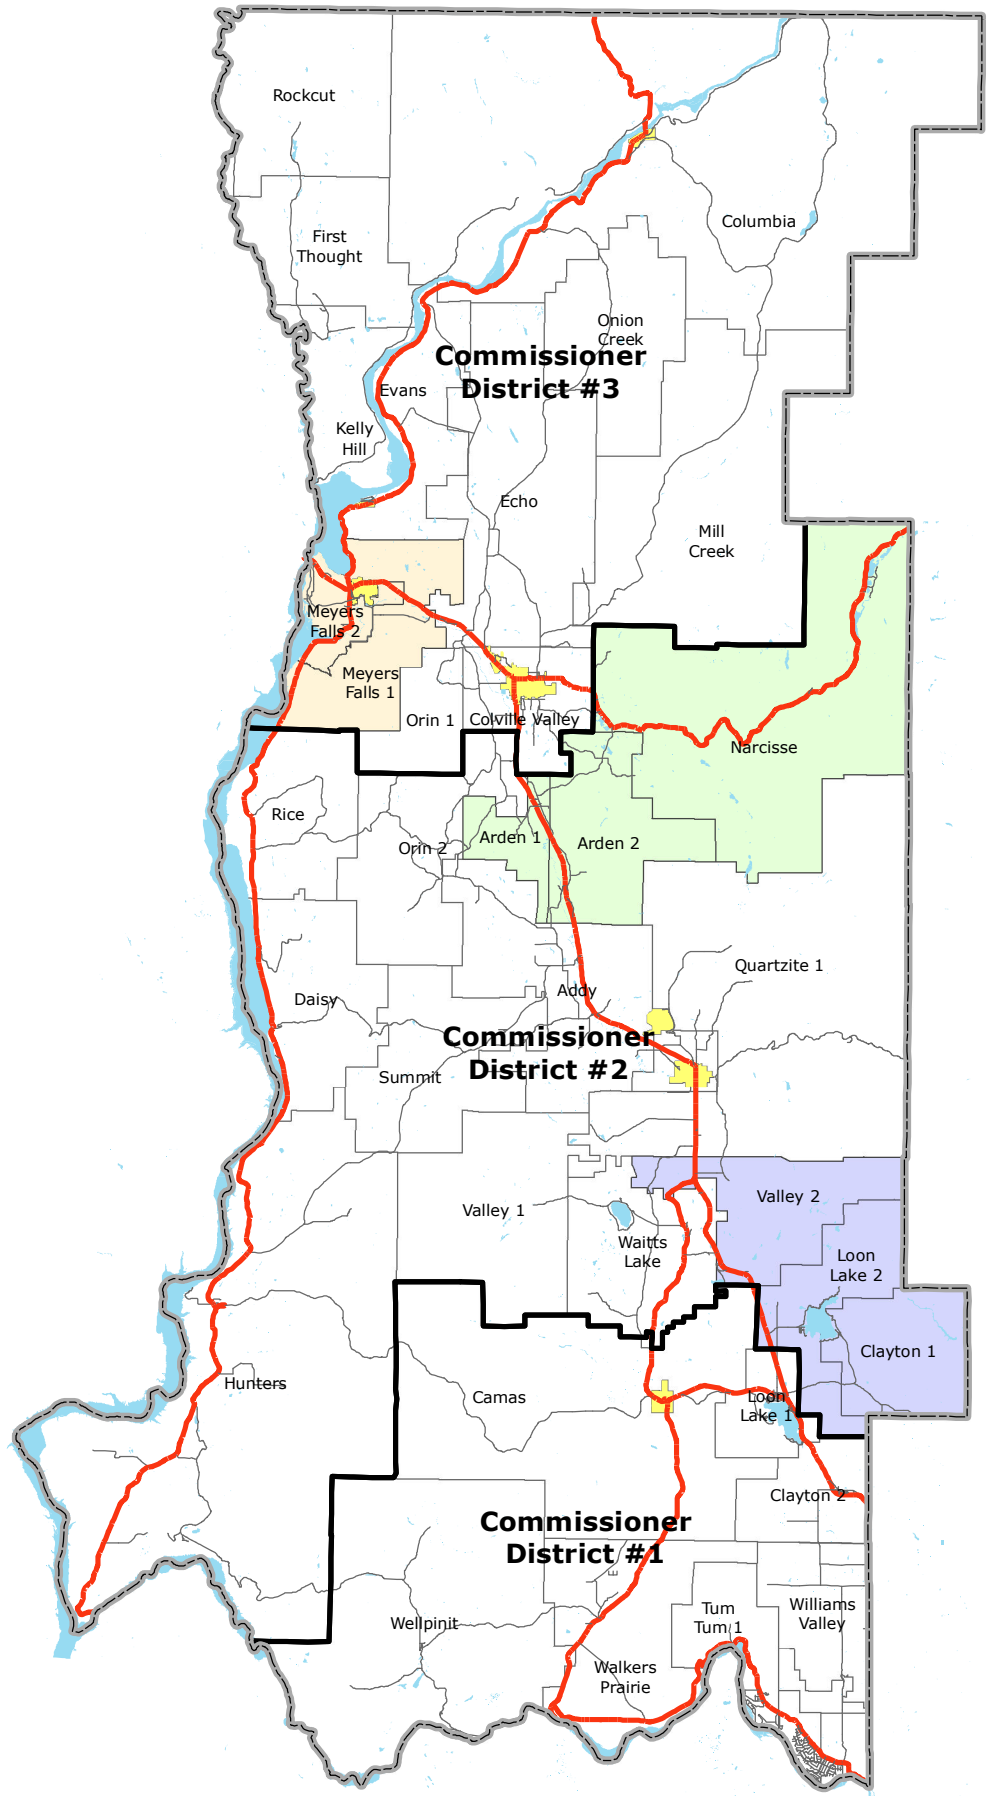

Stevens County Washington

Commissioner Districts
FINAL

Resolution 9-2012

Legend

County Boundary

Final Changes

District 1 to District 2

District 3 to District 2

District 2 to District 3

State Highway

Paved Rd

Cities

Disclaimer:

This GIS Data is deemed reliable but provided "as is" without warranty of any representation of accuracy, timeliness, reliability or completeness. These map documents do not represent a legal survey of the land and are for graphical purposes only. Use of this Data for any purpose should be with acknowledgment of the limitations of the Data, including the fact that the Data is dynamic and is in a constant state of maintenance, correction, and update.